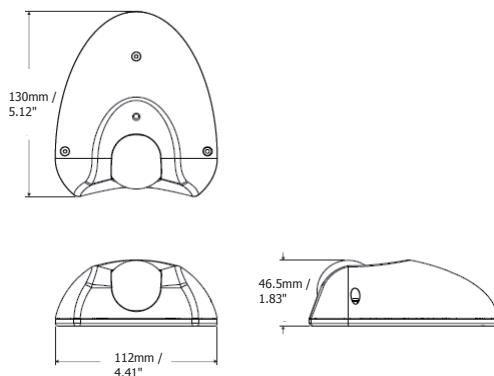

Dimensions

E-mail : service@multitek.com.tw

Web : www.multitek.com.tw